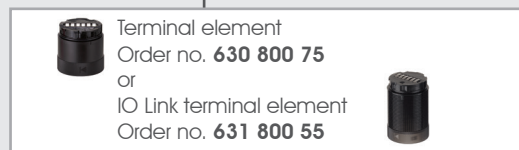

#### Audible Signal Element

- 8 tone siren
- 2 tone siren

#### Optical Signal Elements

- TwinLIGHT
- TwinFLASH
- LED Permanent light element multicolour

► 2

Terminal element  
Order no. **630 800 75**  
or  
IO Link terminal element  
Order no. **631 800 55**

Terminal element  
Order no. **630 700 75**  
or  
IO Link terminal element  
Order no. **631 400 55**