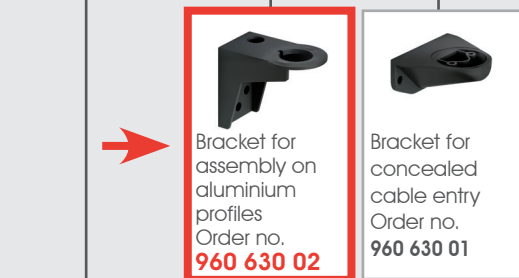

Adapter for  
base mounting  
Order no.  
**630 810 00**

Adapter for  
tube mounting  
Order no.  
**630 730 00**

Adapter for  
single hole  
mounting  
Order no.  
**630 720 00**

Adapter for  
base mounting  
Order no.  
**630 710 00**

► 5

Bracket for  
assembly on  
aluminium  
profiles  
Order no.  
**960 630 02**

Bracket for  
concealed  
cable entry  
Order no.  
**960 630 01**

Bracket for  
assembly on  
aluminium  
profiles  
Order no.  
**960 630 06**