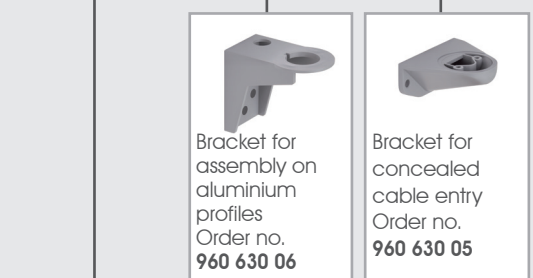

► 3

Extension tube  
Order no.  
**960 630 03**

Extension tube  
Order no.  
**960 630 07**

► 4

Adapter for  
tube mounting  
Order no.  
**630 830 00**

Adapter for  
single hole  
mounting  
Order no.  
**630 820 00**

Adapter for  
base mounting  
Order no.  
**630 810 00**

Adapter for  
tube mounting  
Order no.  
**630 730 00**

Adapter for  
single hole  
mounting  
Order no.  
**630 720 00**

Adapter for  
base mounting  
Order no.  
**630 710 00**

► 5

Bracket for  
assembly on  
aluminium  
profiles  
Order no.  
**960 630 02**

Bracket for  
concealed  
cable entry  
Order no.  
**960 630 01**

Bracket for  
assembly on  
aluminium  
profiles  
Order no.  
**960 630 06**