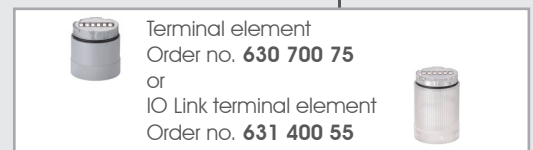

#### Optical Signal Elements

- TwinLIGHT
- TwinFLASH
- LED Permanent light element multicolour

► 2

Terminal element  
Order no. **630 800 75**  
or  
IO Link terminal element  
Order no. **631 800 55**

Terminal element  
Order no. **630 700 75**  
or  
IO Link terminal element  
Order no. **631 400 55**