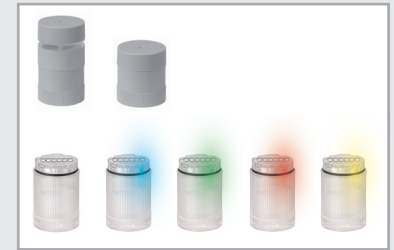

KombiSIGN 40 | Torretta di segnalazione modulare

Componenti e assemblaggio

ClassicLOOK

DesignLOOK

► 1

Audible Signal Element

- 8 tone siren
- 2 tone siren

Optical Signal Elements

- TwinLIGHT
- TwinFLASH
- LED Permanent light element multicolour

► 2

Terminal element
Order no. **630 800 75**
or
IO Link terminal element
Order no. **631 800 55**

Terminal element
Order no. **630 700 75**
or
IO Link terminal element
Order no. **631 400 55**

► 3

Extension tube
Order no.
960 630 03

Extension tube
Order no.
960 630 07

► 4

Adapter for
tube mounting
Order no.
630 830 00

Adapter for
single hole
mounting
Order no.
630 820 00

Adapter for
base mounting
Order no.
630 810 00

Adapter for
tube mounting
Order no.
630 730 00

Adapter for
single hole
mounting
Order no.
630 720 00

Adapter for
base mounting
Order no.
630 710 00

► 5

Bracket for
assembly on
aluminium
profiles
Order no.
960 630 02

Bracket for
concealed
cable entry
Order no.
960 630 01

Bracket for
assembly on
aluminium
profiles
Order no.
960 630 06

Bracket for
concealed
cable entry
Order no.
960 630 05

Per ulteriori accessori o per maggiori informazioni puoi contattare il nostro Ufficio Tecnico.